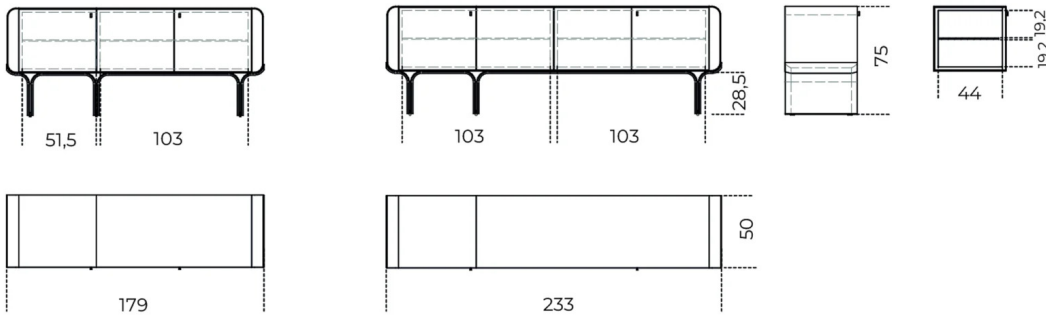

Stami Sideboard

Studiopepe
2024

Sideboard with curved black open pore stained ash base and bright brass details. Wooden unit covered by leather fard as per samples. Supplied with 10mm extralight inside glass shelf.

Additional stitching is required for elements with leather upholstery.

Cm (L x P x H)
179 x 50 x 75
233 x 50 x 75

Inches (L x P x H)
70½ x 19¾ x 29¾
91¾ x 19¾ x 29¾

Finishes

Glass

Extralight

Wood

Tobacco stained ash